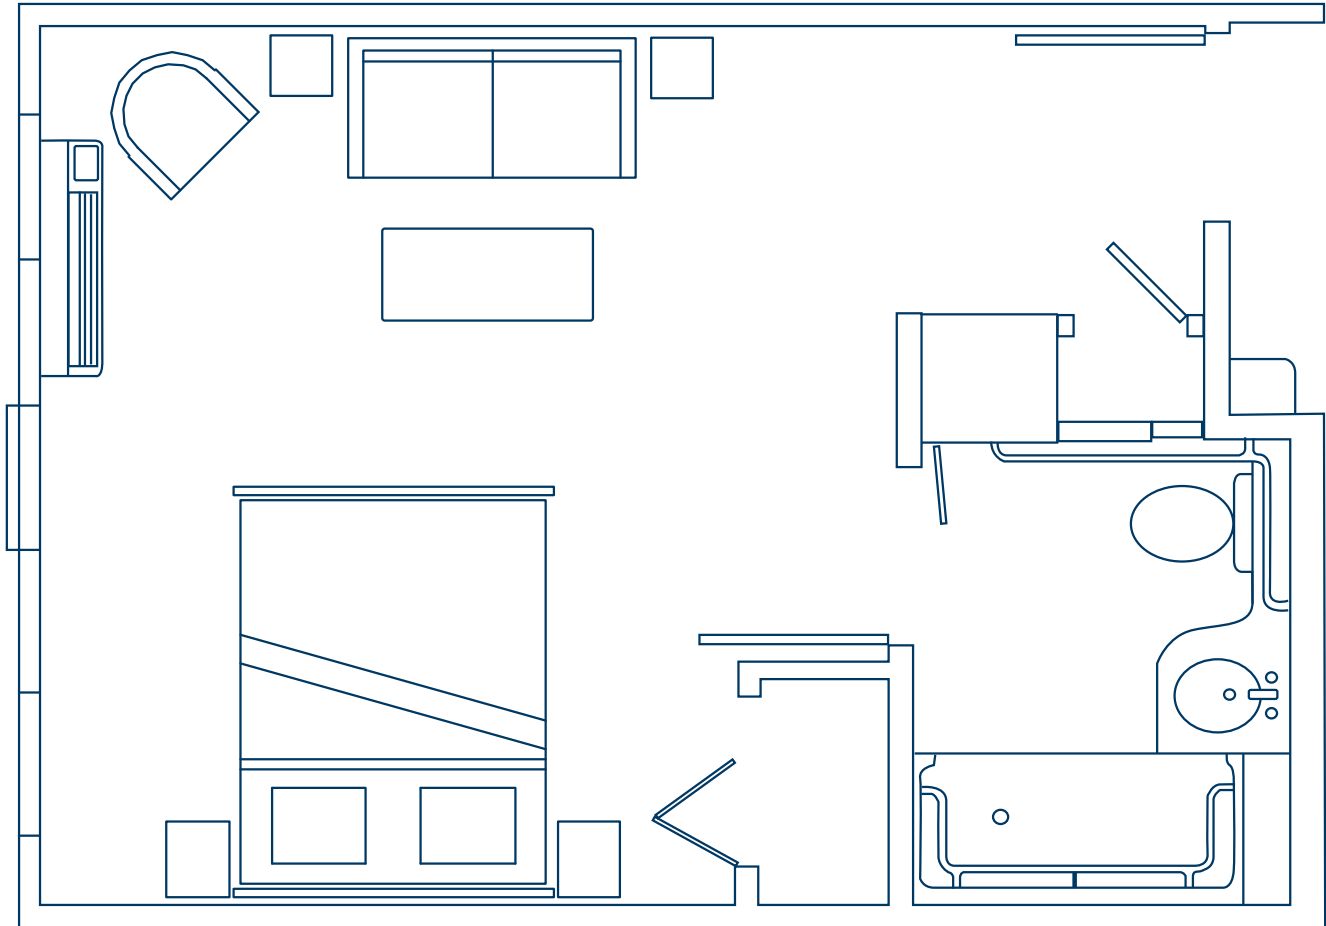

Arbor

307 Approx. Sq. Ft.

Esplanade Gardens

10790 Toepperwein Road • Converse, TX 78109

Phone 210-566-7600 • Fax 210-566-7605 • www.esplanadeseniorcampus.com • Facility ID# 030364